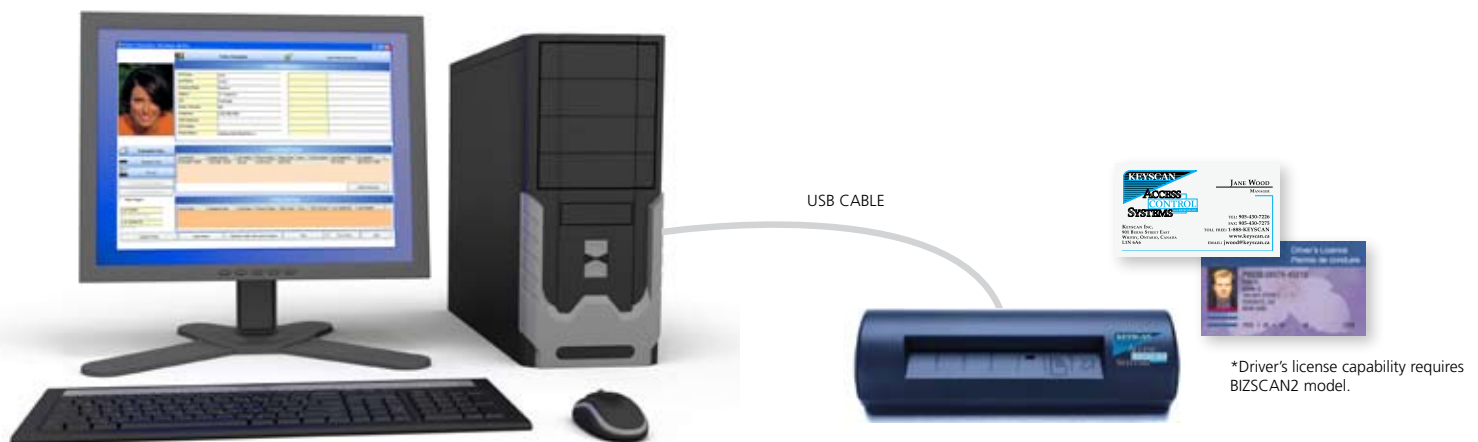

BUSINESS CARD & DRIVERS LICENSE SCANNER

(Integrate with Keyscan's Visitor Management Software)

BIZSCAN (Business card scanner), BIZSCAN2 (Business card scanner with drivers license capture)

FEATURES AND BENEFITS

- Extremely fast processing of visitor information and credentials.
- Visitor fields automatically populate with visitor first name, last name and address details.
- Dramatically reduces key entry of visitor information.
- Seamless integration with Keyscan's Visitor Management Software module.
- Stores a complete image of the scanned card in the Keyscan visitor card holder record.

APPLICATIONS

SPECIFICATIONS

DIMENSIONS:	L 7.38" (185mm) x W 2" (52mm) x H 1.55" (39mm)
WEIGHT:	7.2 ounces (205g)
POWER CONSUMPTION:	0.008W (Stand-by), 2.0W (Scanning) * *No external power source required
SCANNING AREA:	A6, maximum 4.2" (107mm) x 7.0" (178mm)
SCAN SPEED:	7.5ms/line color, 2.5ms/line grey and black & white
IMAGE SENSOR:	CMOS CIS (Contact Image Sensor)
RESOLUTION:	600 x 1200 DPI Optical Resolution

PC DRIVER:	Keyscan Utilities & Drivers CD Provided* *CD-ROM drive required
PC INTERFACE:	USB port (USB cable provided)
SOFTWARE:	Works only with Keyscan's Visitor Management Software (sold separately)
MODELS:	BIZSCAN – Business Card Scanning BIZSCAN2 – Business Card & Driver's License Scanning

KEYSCAN INC.

901 Burns Street East
Whitby, Ontario L1N 6A6
Phone: 905.430.7226 Toll Free: 1.888.539.7226 Fax: 905.430.7275
www.keyscaan.ca

Rev.: 06.08

Want more information? Contact your local representative at: