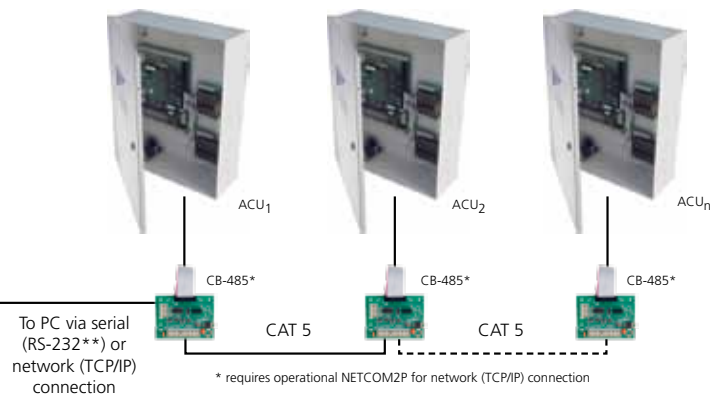

KEYSCAN INC.

901 Burns Street East, Whitby, Ontario L1N 6A6
Phone: 905.430.7226 Toll Free: 1.888.539.7226 Fax: 905.430.7275
www.keysan.ca

Keyscan Inc. reserves the right to alter designs and specifications without notice or obligation